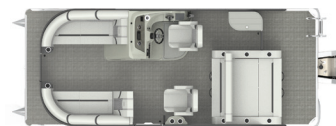

SLC | Portside Captain's Chair
220 | 22' 240 | 24'

SLS | Swing Back Mini L
220 | 22' 240 | 24'

SLSC | Swing Back, Dual Captain Chair
220 | 22' 240 | 24'

SLRC | Rear Chaise
220 | 22' 240 | 24'

L | L Shape Sunpad
220 | 22' 240 | 24'