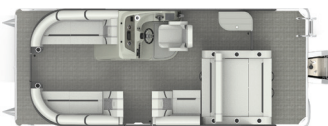

SLC | Portside Captain's Chair
220 | 22' 240 | 24'

SLS | Swing Back Mini L
220 | 22' 240 | 24'

SLSC | Swing Back, Dual Captain Chair
220 | 22' 240 | 24'

SLRC | Rear Chaise
220 | 22' 240 | 24'

L | L Shape Sunpad
220 | 22' 240 | 24'