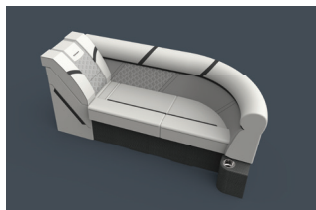

SeaGrass Premium
Gray Blended Tweed

Poly Vinyl
Rustic Weathered Gray

Poly Vinyl
Cabin Life

Upholstery Options

Tan

Gray

Fusion Gray

Floor Plan Options

SLC | Portside Captain's Chair
220 | 22' 240 | 24'

SLS | Swing Back Mini L
220 | 22' 240 | 24'

SLSC | Swing Back, Dual Captain Chair
220 | 22' 240 | 24'

SLRC | Rear Chaise
220 | 22' 240 | 24'

L | L Shape Sunpad
220 | 22' 240 | 24'