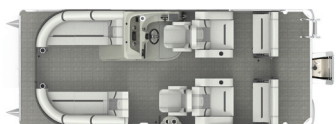

SLC | Portside Captain's Chair
220 | 22' 240 | 24'

SLS | Swing Back Mini L
220 | 22' 240 | 24'

SLSC | Swing Back, Dual Captain Chair
220 | 22' 240 | 24'

SLRC | Rear Chaise
220 | 22' 240 | 24'

L | L Shape Sunpad
220 | 22' 240 | 24'