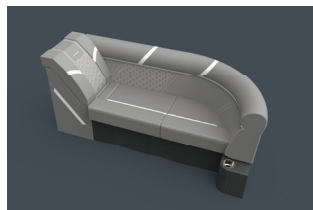

Fusion Gray