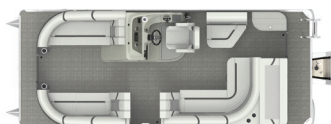

SLC | Portside Captain's Chair
220 | 22' 240 | 24'

SLS | Swing Back Mini L
220 | 22' 240 | 24'

SLSC | Swing Back, Dual Captain Chair
220 | 22' 240 | 24'

SLRC | Rear Chaise
220 | 22' 240 | 24'

L | L Shape Sunpad
220 | 22' 240 | 24'