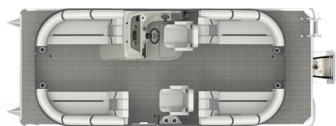

SLC | Portside Captain's Chair
220 | 22' 240 | 24'

SLS | Swing Back Mini L
220 | 22' 240 | 24'

SLSC | Swing Back, Dual Captain Chair
220 | 22' 240 | 24'

SLRC | Rear Chaise
220 | 22' 240 | 24'

L | L Shape Sunpad
220 | 22' 240 | 24'