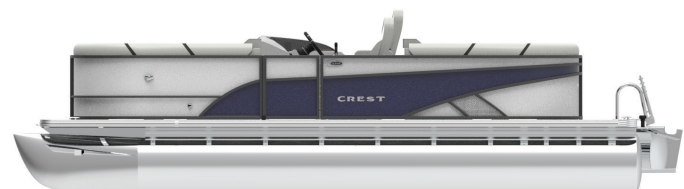

Classic Platinum

Specifications

	220 STD	220 CPT	220 CPT DLX	240 STD	240 CPT	240 CPT DLX
Length (LOA)	23'4"	23'4"	23'4"	25'4"	25'4"	25'4"
Horsepower	115 HP	150 HP	250 HP	115 HP	150 HP	250 HP
Fuel Tank	28 gal	48 gal	48 gal	28 gal	48 gal	48 gal
Persons Capacity	11	13	13	14	15	15
Maximum Persons Weight	1,550 lbs	1,815 lbs	1,815 lbs	1,610 lbs	2,110 lbs	2,110 lbs
Maximum Persons, Motor & Gear Weight	2,255 lbs	2,595 lbs	2,595 lbs	2,270 lbs	2,807 lbs	2,807 lbs
Boat Weight	2,458 lbs	3,251 lbs	3,251 lbs	3,298 lbs	3,398 lbs	3,398 lbs

	Black Metallic		Steel Gray Metallic
	White Metallic		Navy Metallic
	Cabernet Metallic		Sage Green Metallic
	Caribou Metallic		Steel Blue Metallic

COLOR PLACEMENT

Shown: White Metallic & Navy Metallic

Flooring Options