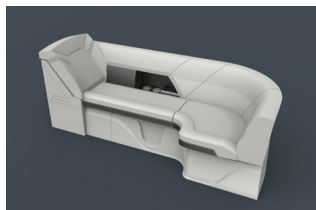

Flooring Options

Upholstery Options

Gray

Floor Plan Options