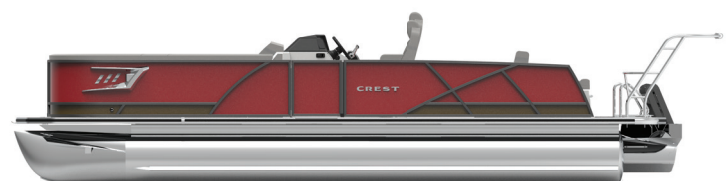

COLOR PLACEMENT

Shown: Cabernet Metallic & Caribou Metallic