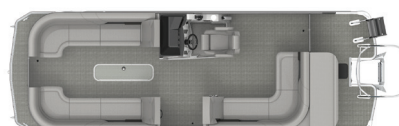

## Floor Plan Options

**SLC | Portside Captain's Chair**  
230 | 23' 250 | 25'

**SLS | Swing Back Mini L**  
230 | 23' 250 | 25'

**SLRC | Rear Chaise**  
230 | 23' 250 | 25'

**L-USD | L Shape Sunpad & Slide**  
250 | 25'