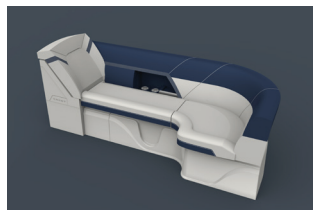

Navy Cool Touch