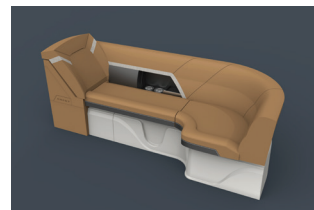

Flooring Options

Upholstery Options

Beach

Floor Plan Options