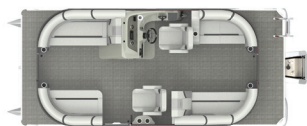

SLC | Portside Captain's Chair
200 | 20' 220 | 22' 240 | 24'

SLS | Swing Back Mini L
220 | 22' 240 | 24'

SLSC | Swing Back, Dual Captain Chair
220 | 22' 240 | 24'

SLRC | Rear Chaise
220 | 22' 240 | 24'

L | L Shape Sunpad
200 | 20' 220 | 22' 240 | 24'