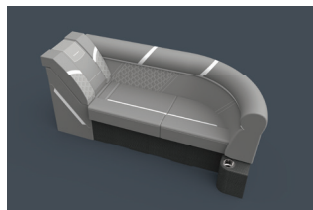

SeaGrass Premium
Gray Blended Tweed

Poly Vinyl
Rustic Weathered Gray

Poly Vinyl
Cabin Life

Upholstery Options

Tan

Gray

Fusion Gray

Floor Plan Options

SLC | Portside Captain's Chair
200 | 20' 220 | 22' 240 | 24'

SLS | Swing Back Mini L
220 | 22' 240 | 24'

SLSC | Swing Back, Dual Captain Chair
220 | 22' 240 | 24'

SLRC | Rear Chaise
220 | 22' 240 | 24'

L | L Shape Sunpad
200 | 20' 220 | 22' 240 | 24'