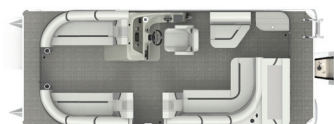

SLC | Portside Captain's Chair
200 | 20' 220 | 22' 240 | 24'

SLS | Swing Back Mini L
220 | 22' 240 | 24'

SLSC | Swing Back, Dual Captain Chair
220 | 22' 240 | 24'

SLRC | Rear Chaise
220 | 22' 240 | 24'

L | L Shape Sunpad
200 | 20' 220 | 22' 240 | 24'