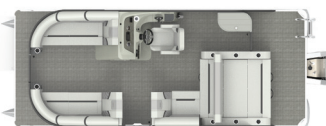

SLC | Portside Captain's Chair
200 | 20' 220 | 22' 240 | 24'

SLS | Swing Back Mini L
220 | 22' 240 | 24'

SLSC | Swing Back, Dual Captain Chair
220 | 22' 240 | 24'

SLRC | Rear Chaise
220 | 22' 240 | 24'

L | L Shape Sunpad
200 | 20' 220 | 22' 240 | 24'