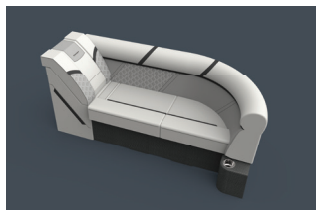

Flooring Options

Upholstery Options

Gray

Floor Plan Options