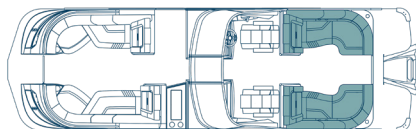

Floor Plan Options

SLC | Portside Captain's Chair*
270 | 27'

SLS | Swing Back Mini L*
270 | 27'

SLRC | Rear Chaise*
270 | 27'

*All floor plans also available with twin engine option