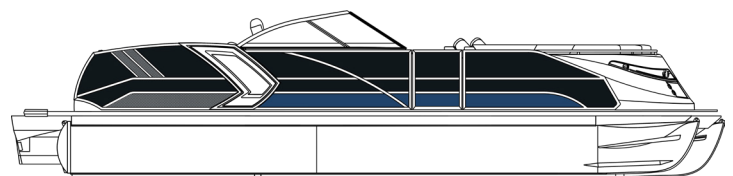

COLOR PLACEMENT

Shown: Black Metallic & Navy Metallic