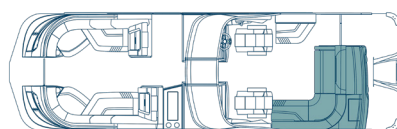

Floor Plan Options

SLC | Portside Captain's Chair*
270 | 27'

SLS | Swing Back Mini L*
270 | 27'

SLRC | Rear Chaise*
270 | 27'

*All floor plans also available with twin engine option