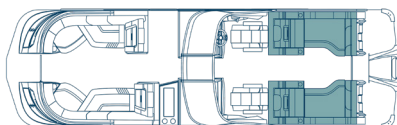

Floor Plan Options

SLC | Portside Captain's Chair*
270 | 27'

SLS | Swing Back Mini L*
270 | 27'

SLRC | Rear Chaise*
270 | 27'

*All floor plans also available with twin engine option