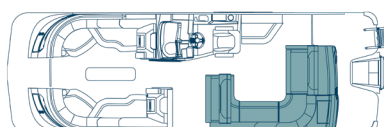

Navy Cool Touch

Beach

Floor Plan Options

SLC | Portside Captain's Chair
250 | 25' 270 | 27'

SLS | Swing Back Mini L
250 | 25'

SLRC | Rear Chaise
250 | 25'

**SLSC | Swing Back,
Dual Captain Chair**
250 | 25'