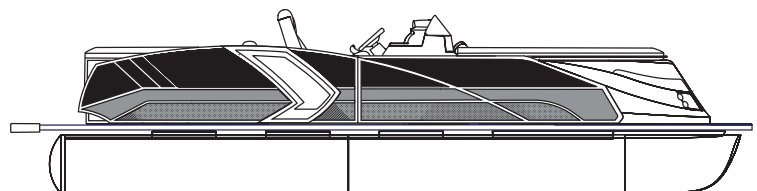

COLOR PLACEMENT

Shown: Black Metallic & Steel Gray Metallic