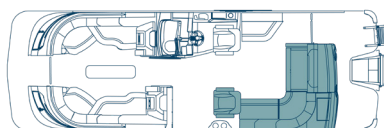

Navy Cool Touch

Beach

Floor Plan Options

SLC | Portside Captain's Chair
250 | 25' 270 | 27'

SLS | Swing Back Mini L
250 | 25'

SLRC | Rear Chaise
250 | 25'

**SLSC | Swing Back,
Dual Captain Chair**
250 | 25'