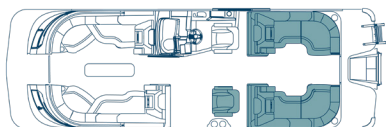

Navy Cool Touch

Beach

Floor Plan Options

SLC | Portside Captain's Chair
250 | 25' 270 | 27'

SLS | Swing Back Mini L
250 | 25'

SLRC | Rear Chaise
250 | 25'

**SLSC | Swing Back,
Dual Captain Chair**
250 | 25'