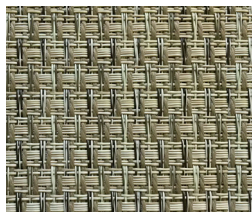

-  Black Metallic
-  White Metallic
-  Navy Metallic
-  Caribou Metallic
-  Steel Gray Metallic

ACCENT PANEL COLORS

-  Black Metallic
-  White Metallic
-  Caribou Metallic
-  Sage Green Metallic
-  Steel Gray Metallic
-  Navy Metallic
-  Steel Blue Metallic

COLOR PLACEMENT

Shown: Black Metallic & Steel Gray Metallic

Flooring Options

SeaGrass
Tan Blended Tweed

SeaGrass
Gray Blended Tweed

SeaGrass
Fusion Gray
Blended Tweed

SeaGrass
Tan Woven Lakeport
Blended Tweed

SeaGrass
Gray Woven Lakeport
Blended Tweed

SeaGrass Premium
Tan Blended Tweed

SeaGrass Premium
Gray Blended Tweed

Poly Vinyl
Rustic Weathered Gray

Poly Vinyl
Cabin Life

Upholstery Options

Tan

Gray