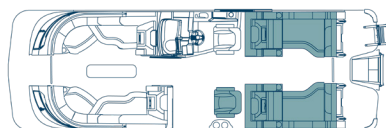

Navy Cool Touch

Beach

Floor Plan Options

SLC | Portside Captain's Chair
250 | 25' 270 | 27'

SLS | Swing Back Mini L
250 | 25'

SLRC | Rear Chaise
250 | 25'

**SLSC | Swing Back,
Dual Captain Chair**
250 | 25'