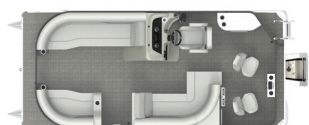

Floor Plan Options

SF | Stern Fish
200 | 20' 220 | 252