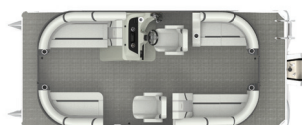

C4 | 4 Fishing Chairs
200 | 20' 220 | 22'

SLC | Portside Captain's Chair
200 | 20' 220 | 22' 240 | 24'

SLS | Swing Back Mini L
220 | 22' 240 | 24'

**SLSC | Swing Back,
Dual Captain Chair**
220 | 22' 240 | 24'