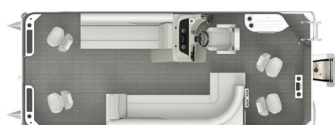

SeaGrass Premium
Gray Blended Tweed

Poly Vinyl
Rustic Weathered Gray

Poly Vinyl
Cabin Life

Upholstery Options

Tan

Gray

Floor Plan Options

SF | Stern Fish
200 | 20' 220 | 252

C4 | 4 Fishing Chairs
200 | 20' 220 | 22'

SLC | Portside Captain's Chair
200 | 20' 220 | 22' 240 | 24'

SLS | Swing Back Mini L
220 | 22' 240 | 24'

**SLSC | Swing Back,
Dual Captain Chair**
220 | 22' 240 | 24'

SLRC | Rear Chaise
220 | 22' 240 | 24'

L | L Shape Sunpad
200 | 20' 220 | 22' 240 | 24'