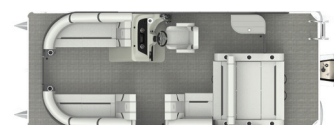

C4 | 4 Fishing Chairs
200 | 20' 220 | 22'

SLC | Portside Captain's Chair
200 | 20' 220 | 22' 240 | 24'

SLS | Swing Back Mini L
220 | 22' 240 | 24'

**SLSC | Swing Back,
Dual Captain Chair**
220 | 22' 240 | 24'