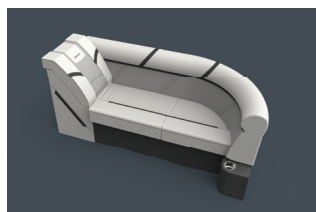

SeaGrass Premium
Gray Blended Tweed

Poly Vinyl
Rustic Weathered Gray

Poly Vinyl
Cabin Life

Upholstery Options

Tan

Gray

Floor Plan Options

SF | Stern Fish
200 | 20' 220 | 252

C4 | 4 Fishing Chairs
200 | 20' 220 | 22'

SLC | Portside Captain's Chair
200 | 20' 220 | 22' 240 | 24'

SLS | Swing Back Mini L
220 | 22' 240 | 24'

**SLSC | Swing Back,
Dual Captain Chair**
220 | 22' 240 | 24'