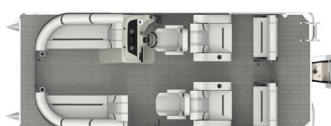

C4 | 4 Fishing Chairs
200 | 20' 220 | 22'

SLC | Portside Captain's Chair
200 | 20' 220 | 22' 240 | 24'

SLS | Swing Back Mini L
220 | 22' 240 | 24'

**SLSC | Swing Back,
Dual Captain Chair**
220 | 22' 240 | 24'

SLRC | Rear Chaise
220 | 22' 240 | 24'

L | L Shape Sunpad
200 | 20' 220 | 22' 240 | 24'