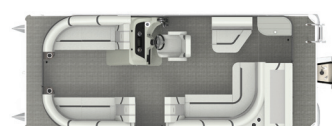

C4 | 4 Fishing Chairs
200 | 20' 220 | 22'

SLC | Portside Captain's Chair
200 | 20' 220 | 22' 240 | 24'

SLS | Swing Back Mini L
220 | 22' 240 | 24'

**SLSC | Swing Back,
Dual Captain Chair**
220 | 22' 240 | 24'

SLRC | Rear Chaise
220 | 22' 240 | 24'

L | L Shape Sunpad
200 | 20' 220 | 22' 240 | 24'