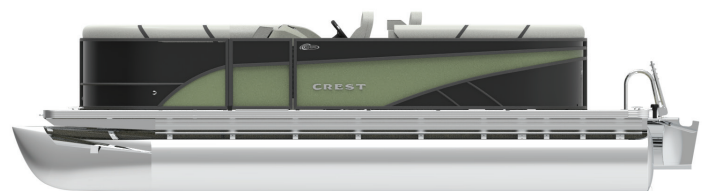

COLOR PLACEMENT

Shown: Black Metallic & Sage Green Metallic